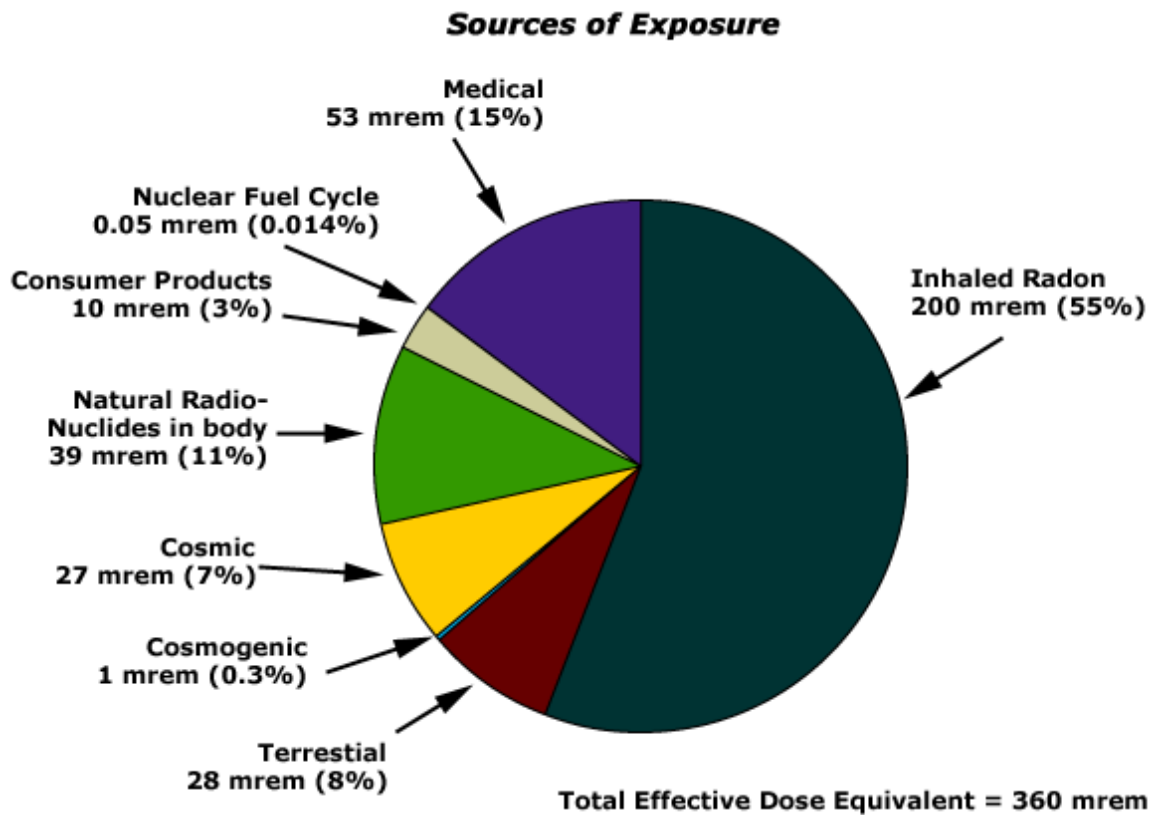

Appendix D Average Annual Radiation Exposure

**One Transcontinental
round trip flight - 5 mrem**

Reference: NCRP Report #93
*Ionizing Radiation Exposure of the
Population of the United States (1987)*

Natural Background Radiation = 295 mrem (82%)
Manmade Radiation = medical + consumer products = 63 mrem (18%)